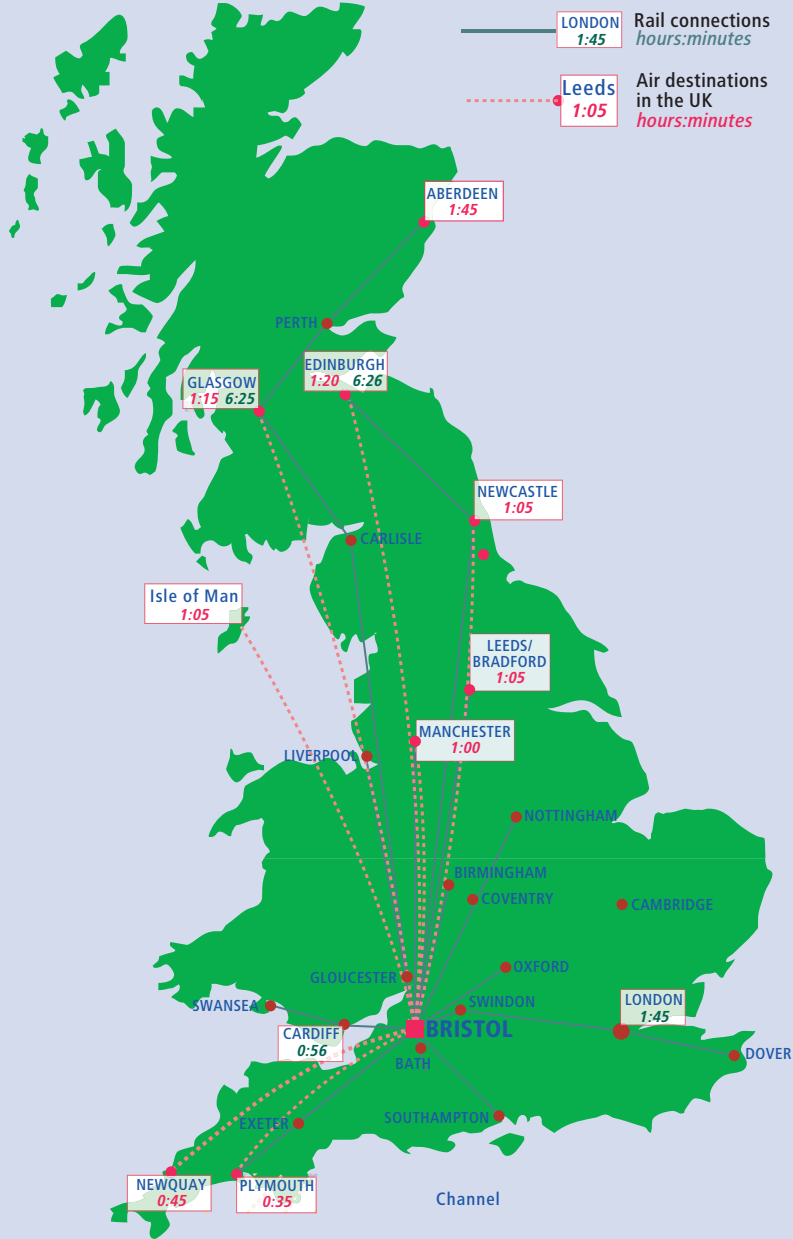

Key UK Flight and Rail Connections from Bristol

Bristol International Airport now offers flights to 122 destinations across 29 countries with Continental Airlines, Air France - KLM and Lufthansa.